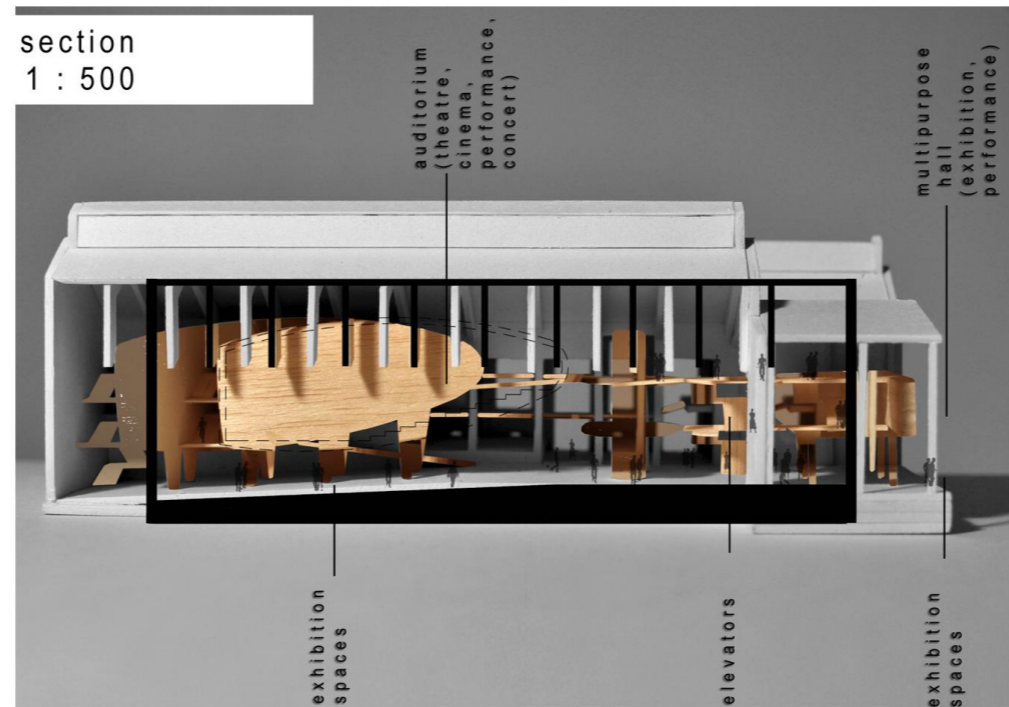

INDUSTRIAL HALL CULTURAL CENTRE

plan view
1 : 500

section
1 : 500

section -
perspective

AN OLD BUILDING WITHIN A NEW "INSTALLATION"

- way through _ pedestrian precinct
- conference _ auditorium
- covered - opened stage (summer - winter)
- coffee shop
- museum _ exhibition hall_outdoor museum
- public spaces
- cafeteria