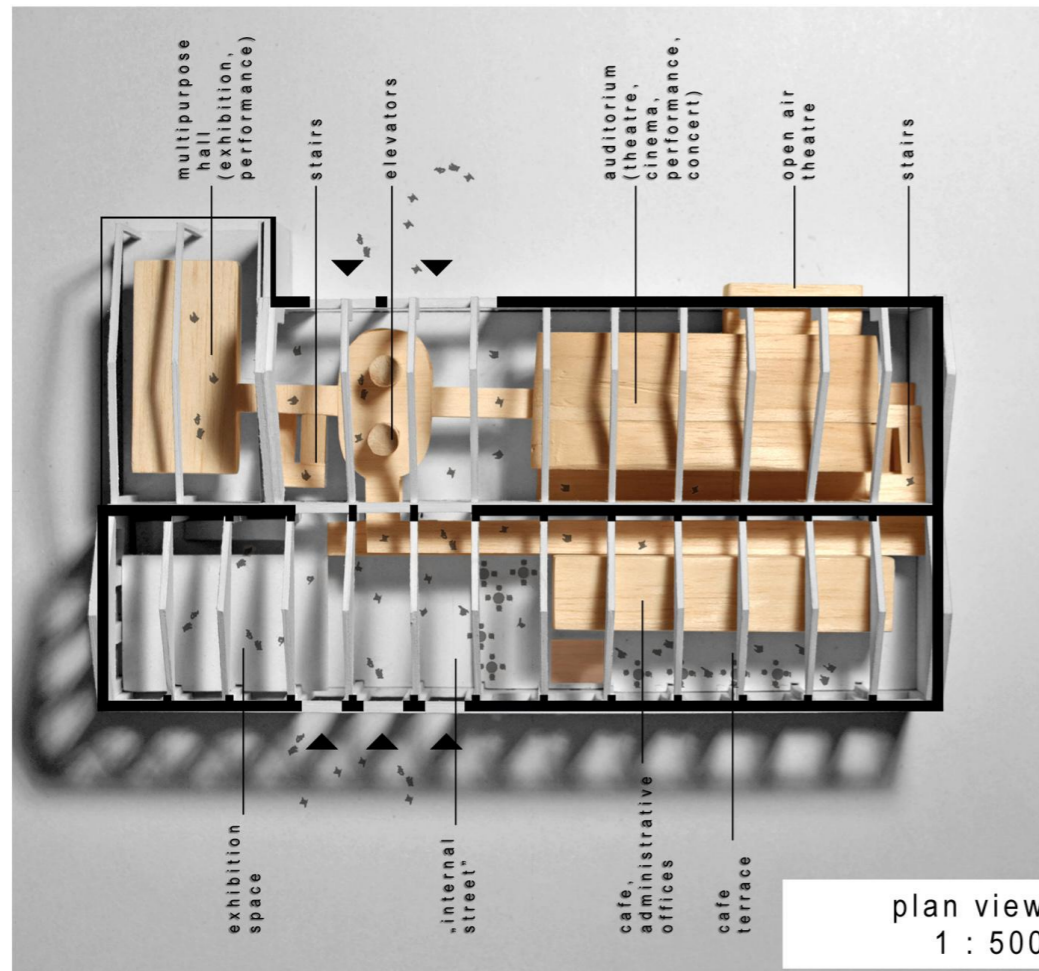

INDUSTRIAL HALL CULTURAL CENTRE

plan view
1 : 500

section
1 : 500

section -
perspective

AN OLD BUILDING WITHIN A NEW "INSTALLATION"

- way through _ pedestrian precinct
- conference _ auditorium
- covered - opened stage (summer - winter)
- coffee shop
- museum _ exhibition hall_outdoor museum
- public spaces
- cafeteria