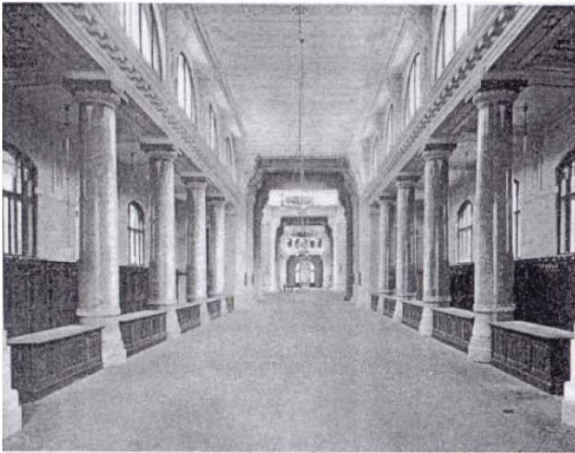

### Original Interior Views

Southern Basilica Structure, 1905

Northern Basilica Structure, 1908

Upor Café, ca. 1910

### Current Interior Views

Studio II, which replaced southern basilica in 1957, in 2008

Northern Basilica Structure, 2008

Ground Floor workshop in location of former Upor Café, 2008

## Interior Views