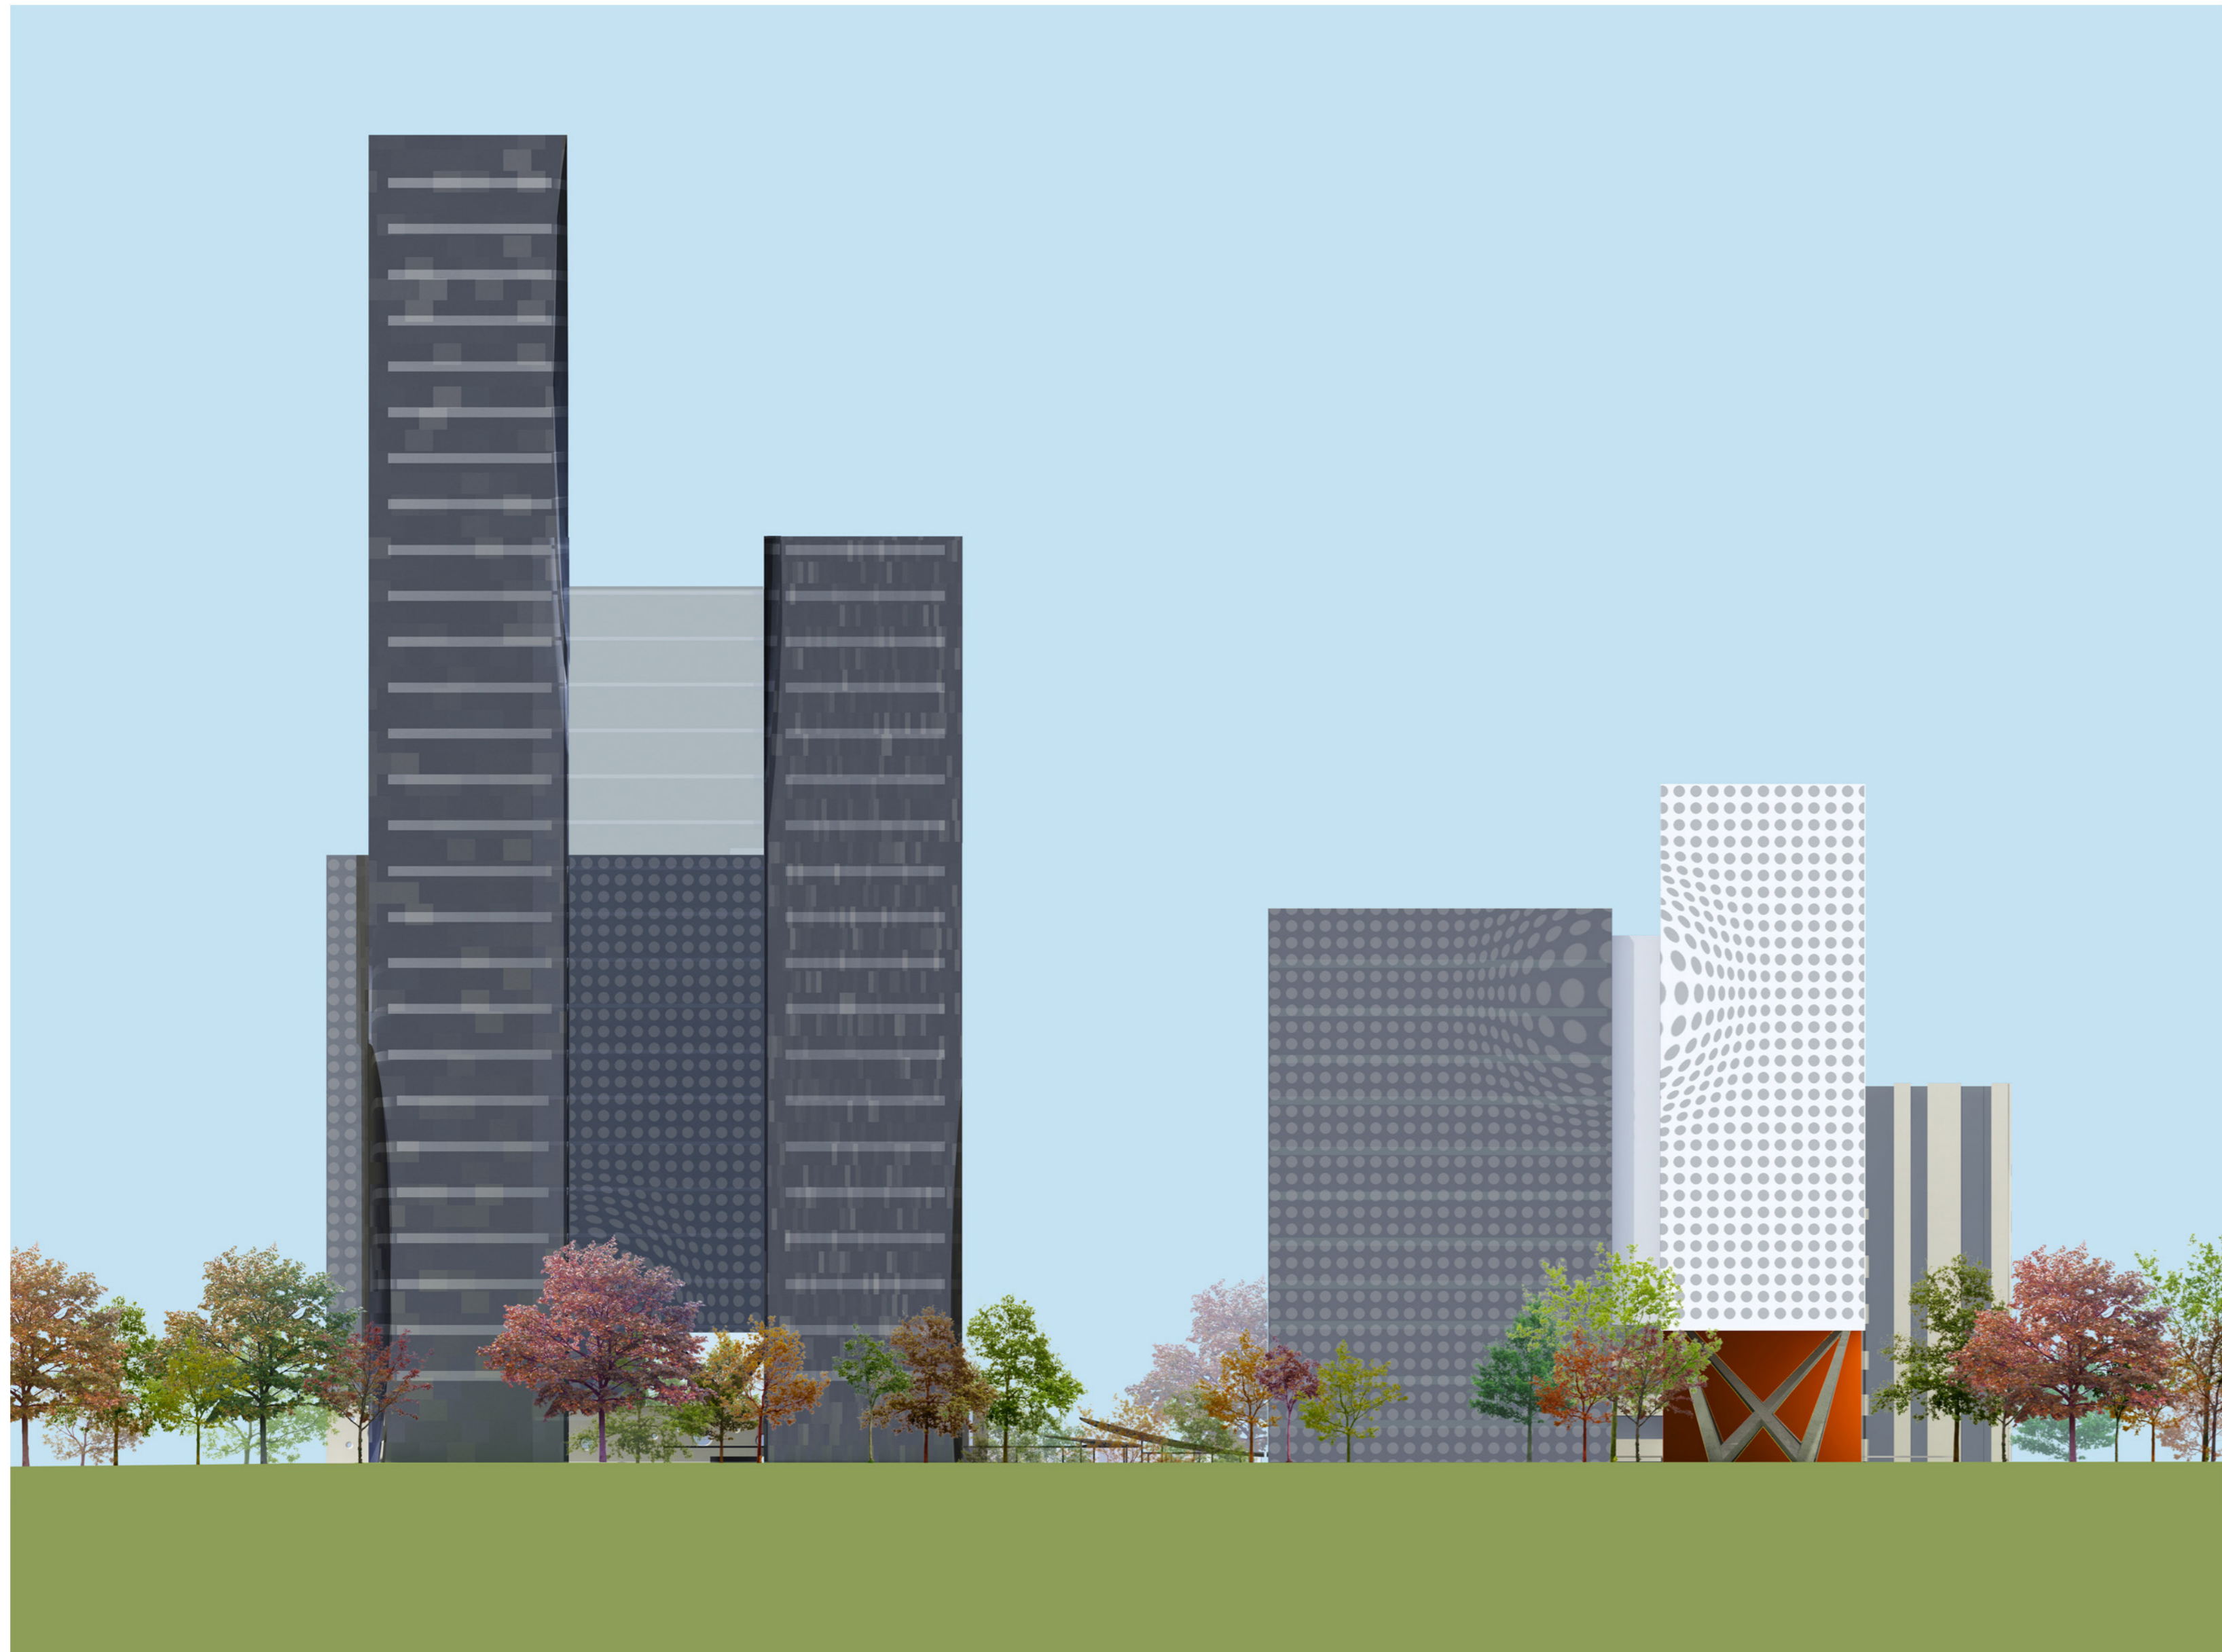

facade - north-east

facade - north-west

facades-section m 1:500

# ÖRMEZŐ OFFICE PARK

CLIENTS:

FUTUREAL GROUP  
& AKRON GROUP

ARCHITECTS:

3H OFFICE FOR  
ARCHITECTURE

DATE:

29. 08. 2008.