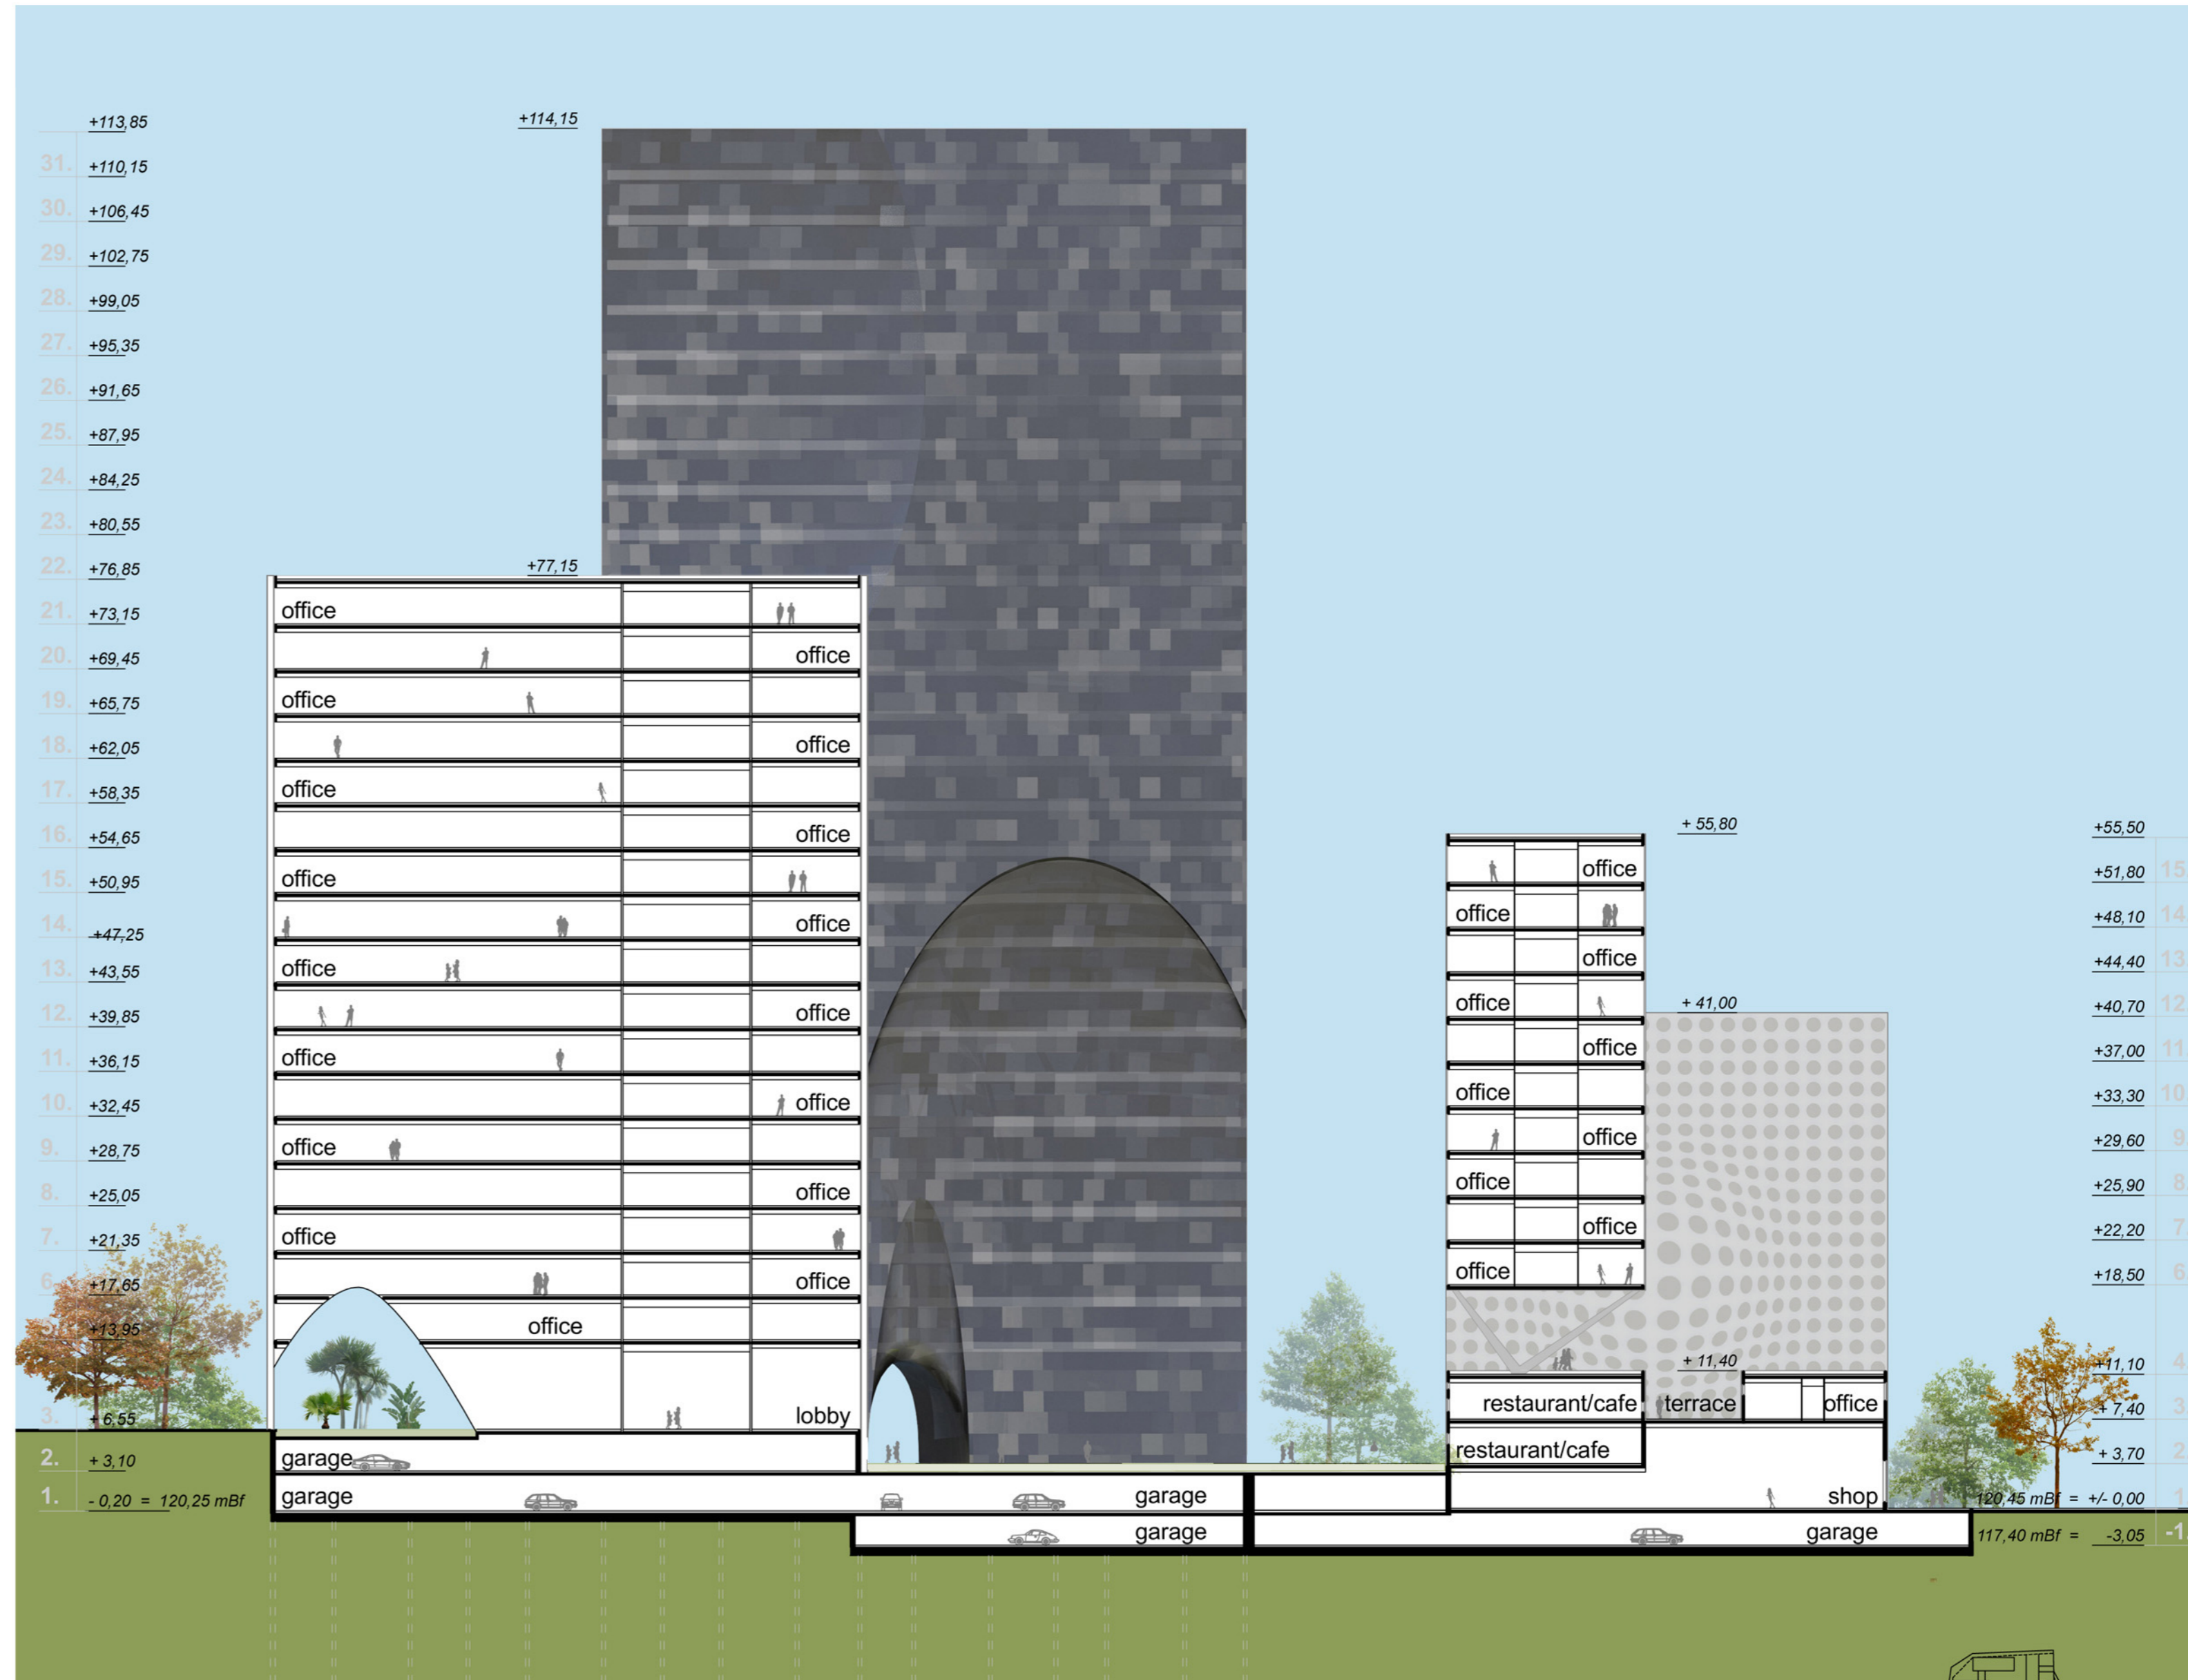

facade - north-east

facade - north-west

facades-section m 1:500

# ÖRMEZŐ OFFICE PARK

CLIENTS:

FUTUREAL GROUP  
& AKRON GROUP

ARCHITECTS:

3H OFFICE FOR  
ARCHITECTURE

DATE:

29. 08. 2008.